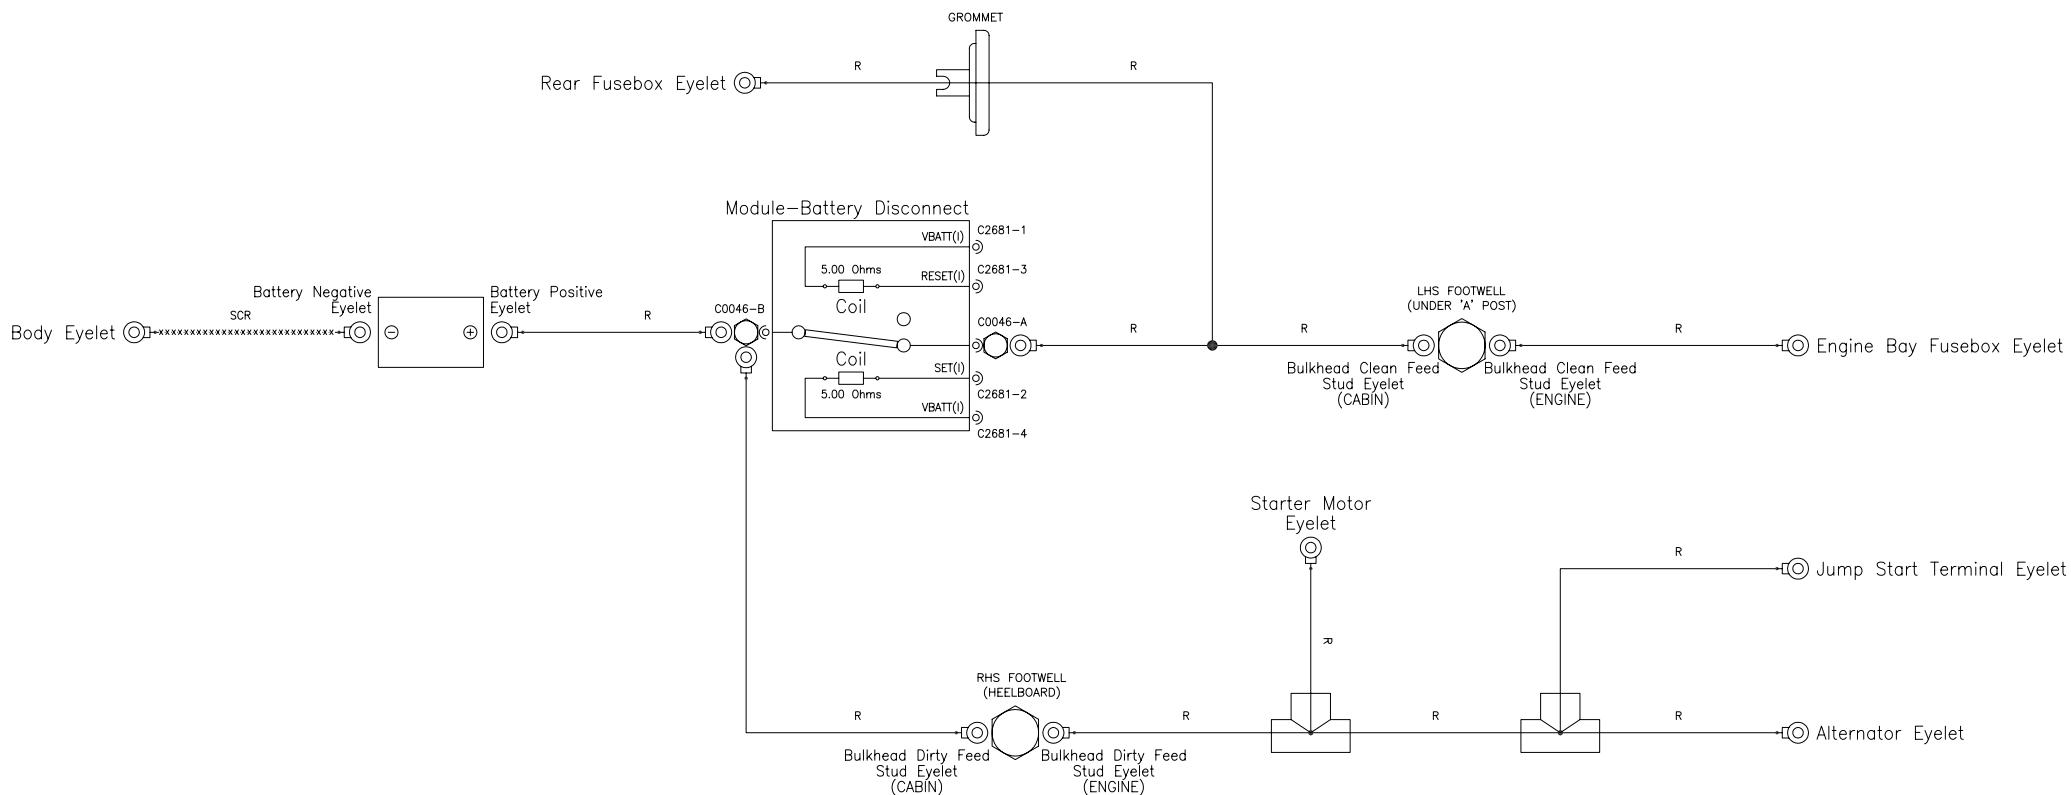

Body Eyelet -----SCR----- Bonnet Eyelet

Body Eyelet -----SCR----- Engine Eyelet

61
OF 61

DRAWN BY AP
DATE 13-07-07

TITLE POWER CABLES & EARTH BRAIDS
SUB-SYSTEM TITLE

PROJECT VH105/35
BUILD IB

CPSC 00.06.51
REV LEVEL 1

AML DRG No.
8G43-14T400-AA